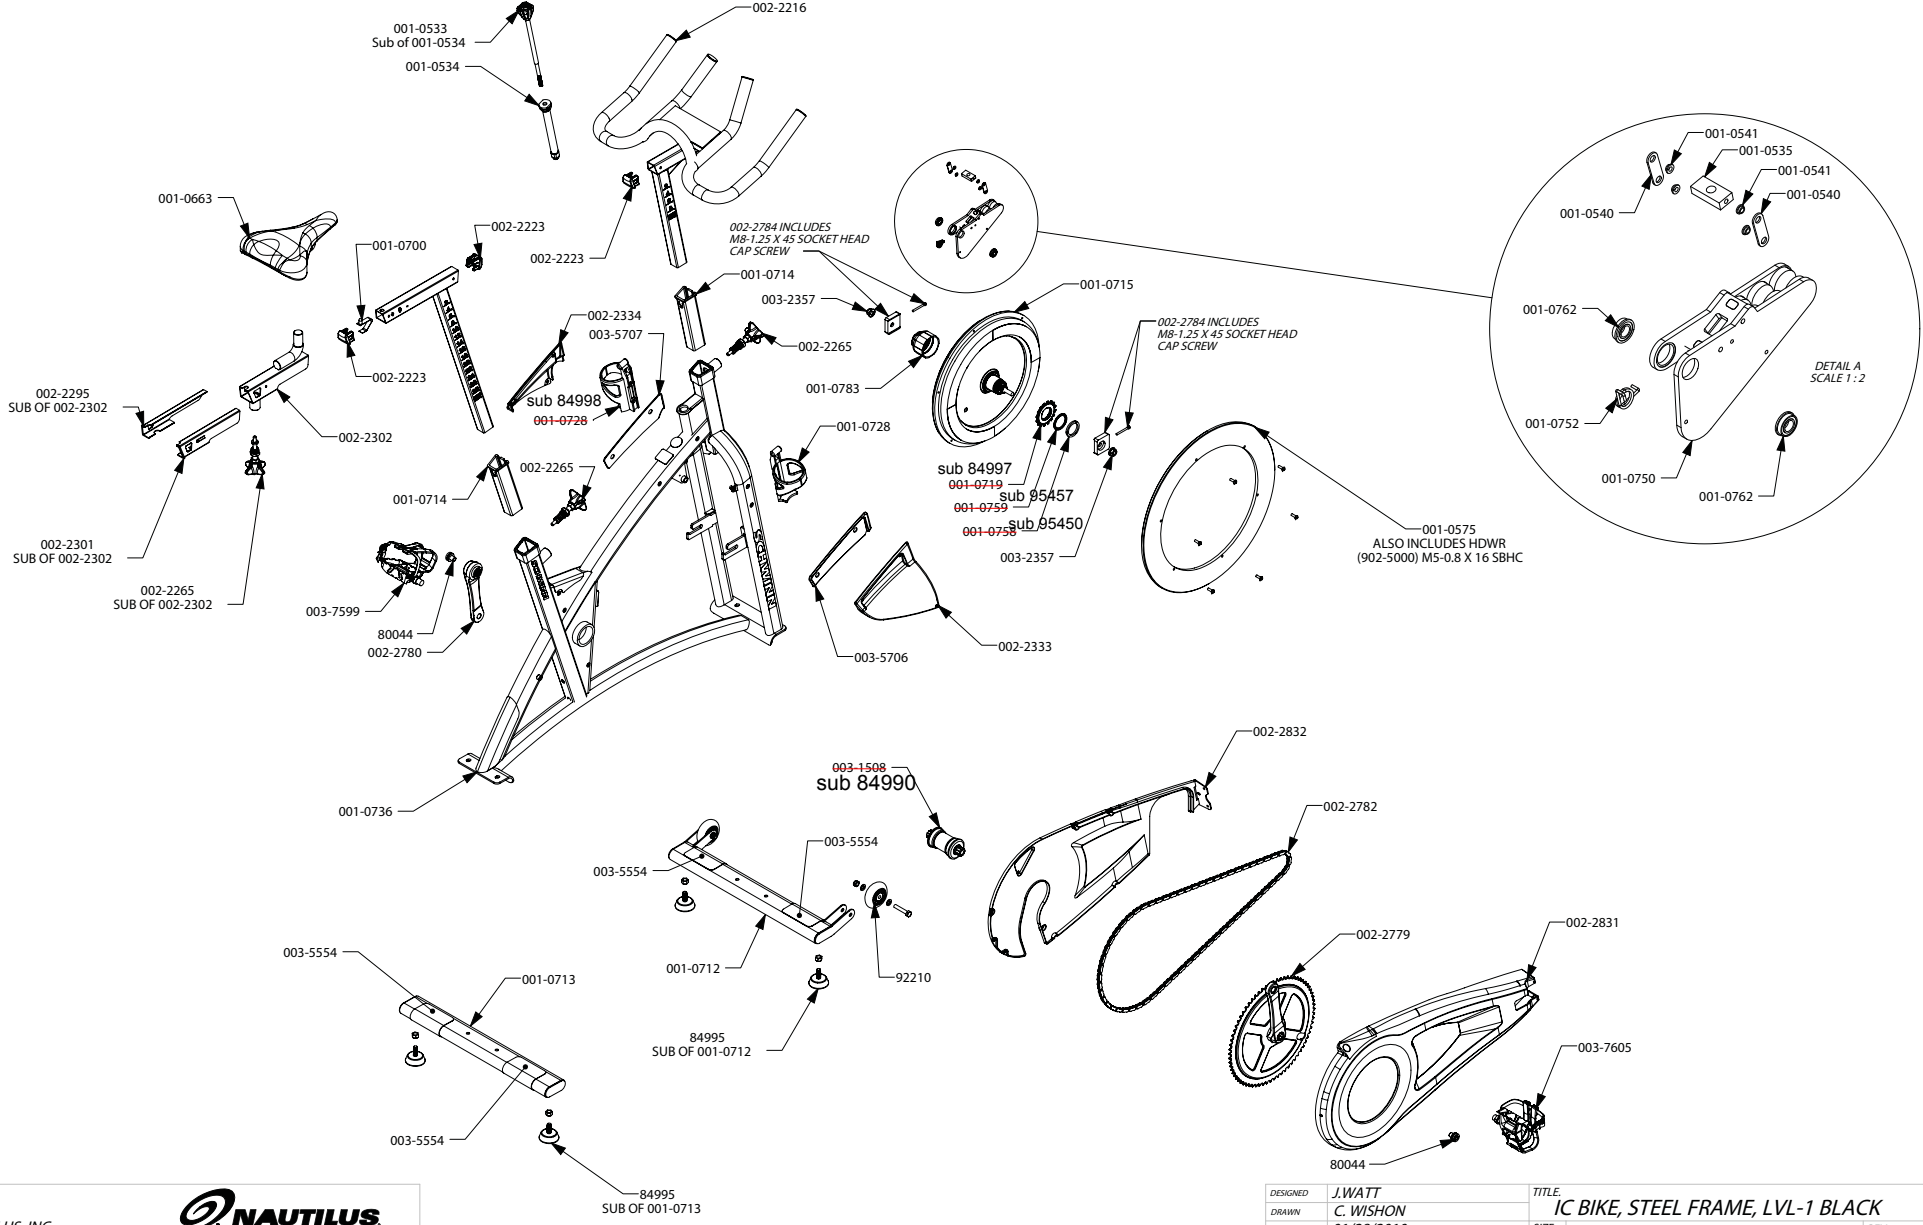

001-0550 WBOM

NAUTILUS
NAUTILUS, INC.
16400 SE NAUTILUS DRIVE, VANCOUVER, WA 98683

DESIGNED	J. WATT	TITLE	IC BIKE, STEEL FRAME, LVL-1 BLACK
DRAWN	C. WISHON	SIZE	D
DATE	01/28/2010	PART NO.	001-0550 WBOM
ALL APPLICABLE NAUTILUS STANDARDS AND SPECIFICATIONS APPLY.		REV.	B
		SCALE:	1:6
		SHEET	1 OF 1