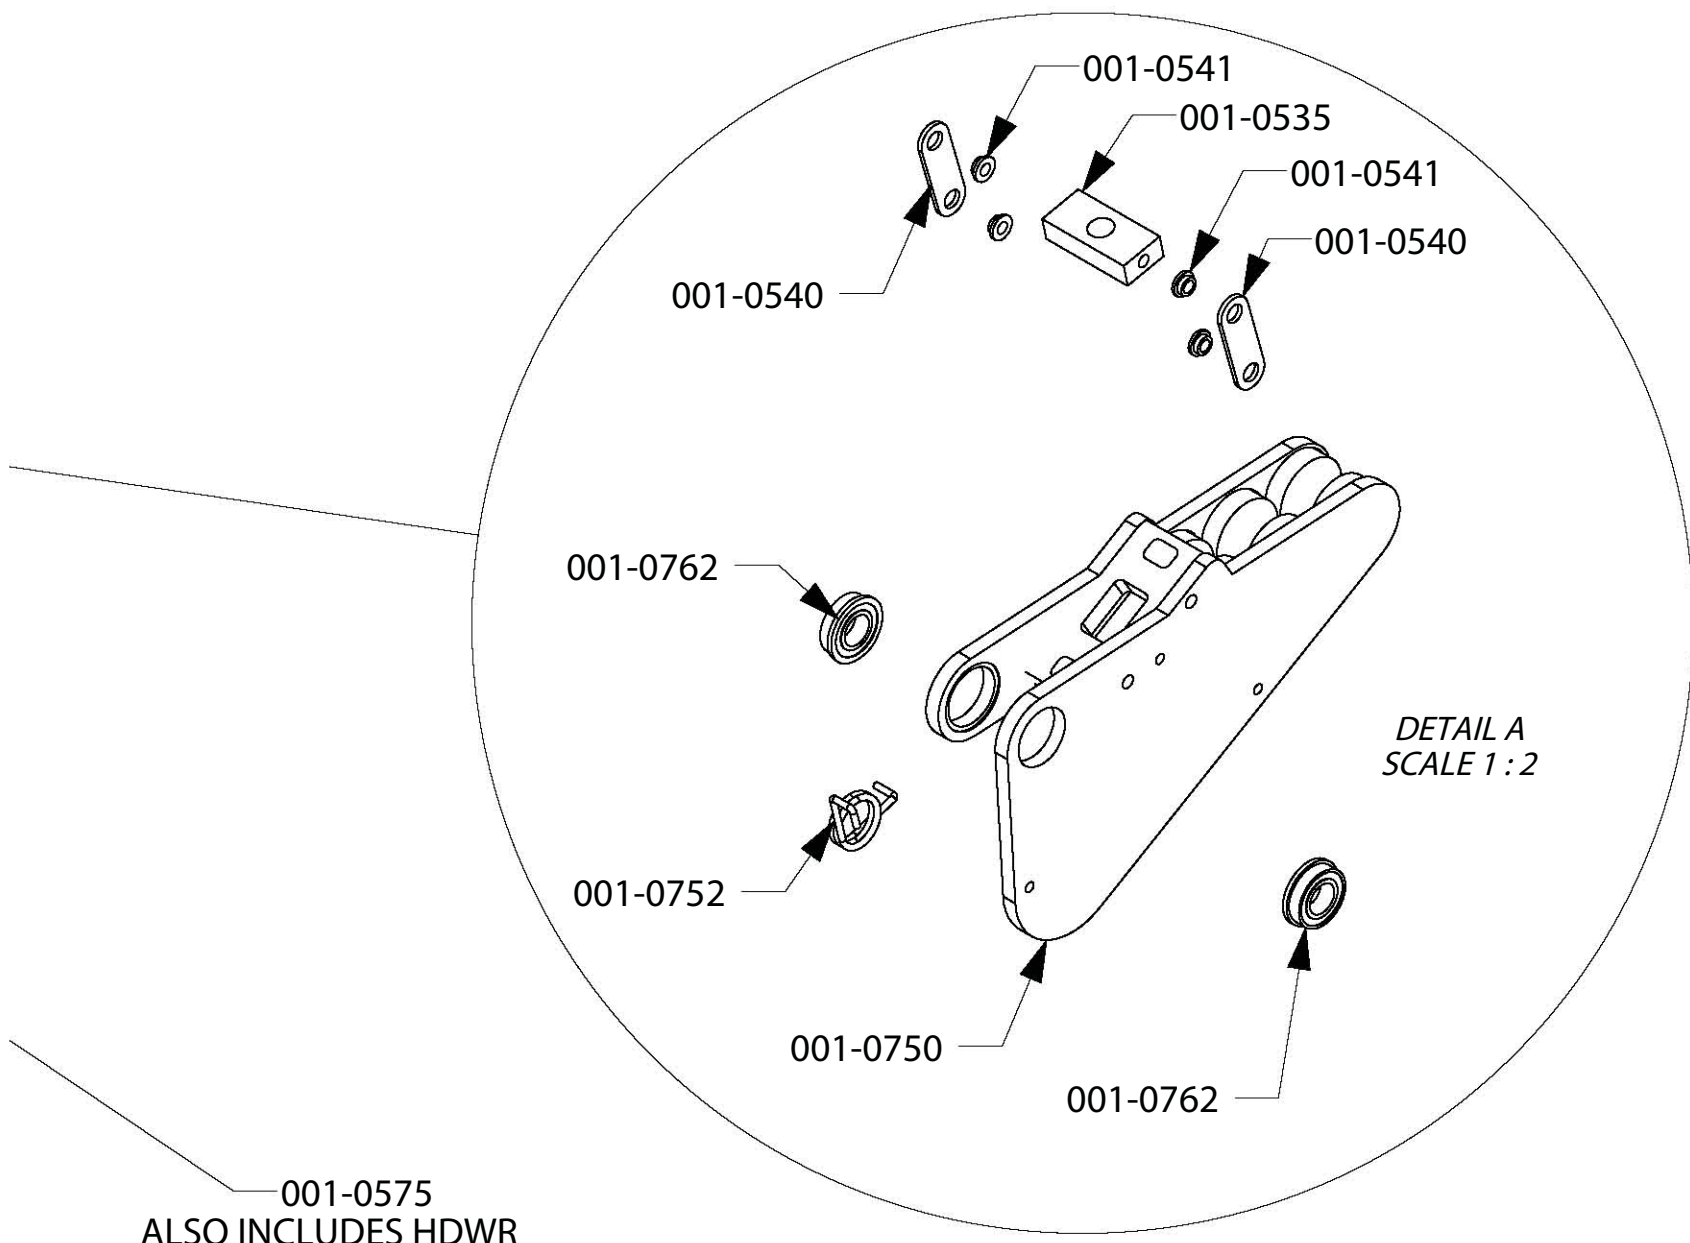

DESIGNED	J. WATT	TITLE	IC BIKE, STEEL FRAME, LVL-1 BLACK
DRAWN	C. WISHON	SIZE	D
DATE	01/28/2010	PART NO.	001-0550 WBOM
ALL APPLICABLE NAUTILUS STANDARDS AND SPECIFICATIONS APPLY.		REV.	B
		SCALE:	1:6
		SHEET	1 OF 1

001-0575
ALSO INCLUDES HDWR
(902-5000) M5-0.8 X 16 SBHC